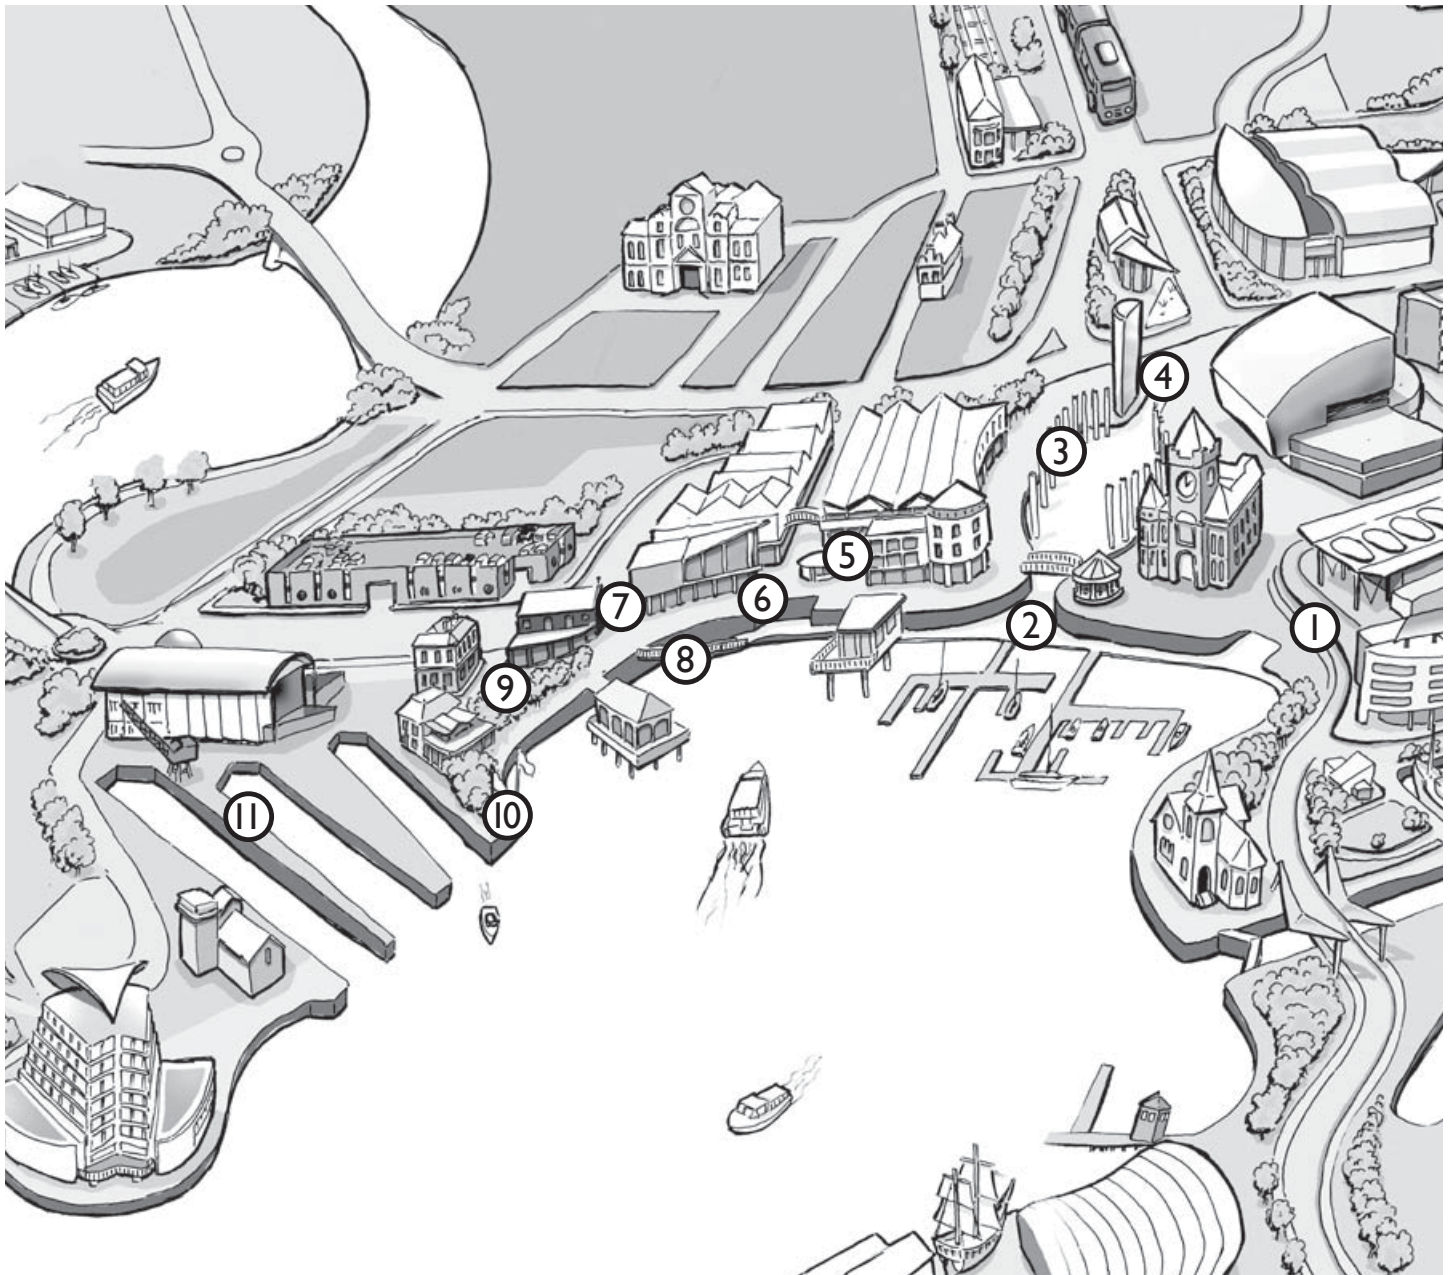

MERMAID QUAY

ART TRAIL MAP

① Merchant Seafarers' War Memorial

② Celtic Ring

③ Deep Navigation Pillars

④ Water Tower

⑤ Willows Clock Tower

⑥ Cargoes Statues (21 in total)

⑦ Weather Vane

⑧ People Like Us

⑨ Landsea Square Water Fountain

⑩ Panorama Stone

⑪ Wife on the Ocean Wave